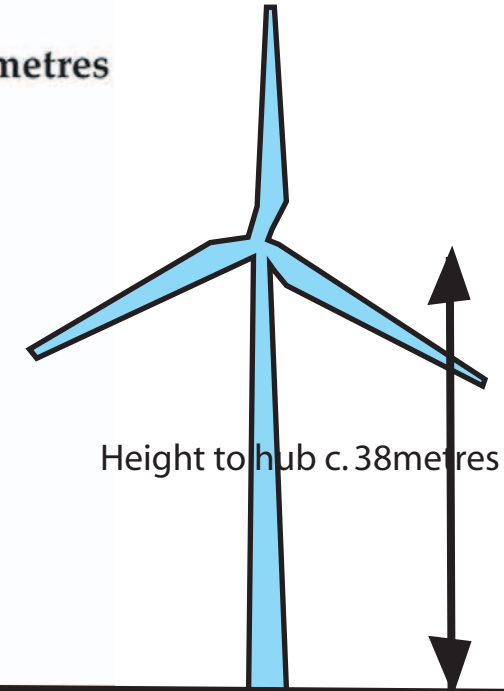

17 industrial machines the size of Jumbo jets!

www.clatto.org.uk

clpg@tesco.net

70 metre Diameter

Blade – 35 metres

Boeing 747
Jumbo Jet
Span 59.6m
Length 70.5m

Base height 60 metres

The turbines proposed for Clatto Hill Power Station are much bigger than those at Soutra Hill South of Edinburgh

The Soutra Hill turbines to the same scale

44 metre diameter

93 metres

Height to hub c.38metres

Clatto Hill is about 600 ft high, the proposed turbines will be 300 ft high, half the total height again!