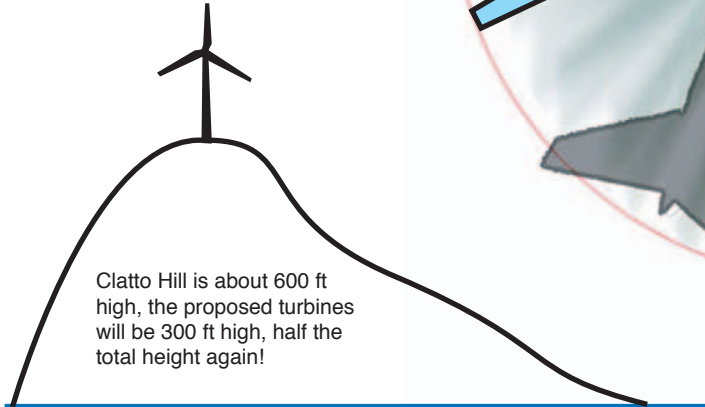

17 industrial machines the size of Jumbo jets!

www.clatto.org.uk

clpg@tesco.net

70 metre Diameter

Blade – 35 metres

Boeing 747
Jumbo Jet
Span 59.6m
Length 70.5m

Base height 60 metres

The turbines proposed for Clatto Hill Power Station are much bigger than those at Soutra Hill South of Edinburgh

The Soutra Hill turbines to the same scale

44 metre diameter

93 metres

Height to hub c.38metres

Clatto Hill is about 600 ft high, the proposed turbines will be 300 ft high, half the total height again!