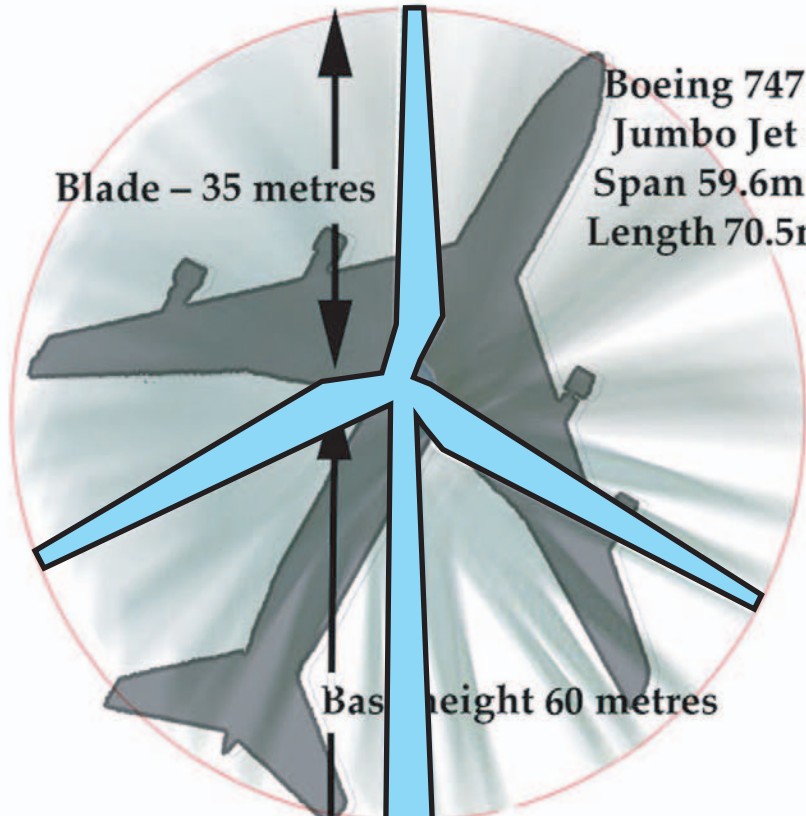

17 industrial machines the size of Jumbo jets!

www.clatto.org.uk

clpg@tesco.net

70 metre Diameter

Blade – 35 metres

Boeing 747
Jumbo Jet
Span 59.6m
Length 70.5m

Base height 60 metres

The turbines proposed for Clatto Hill Power Station are much bigger than those at Soutra Hill South of Edinburgh

The Soutra Hill turbines to the same scale

44 metre diameter

93 metres

Height to hub c.38metres

Clatto Hill is about 600 ft high, the proposed turbines will be 300 ft high, half the total height again!